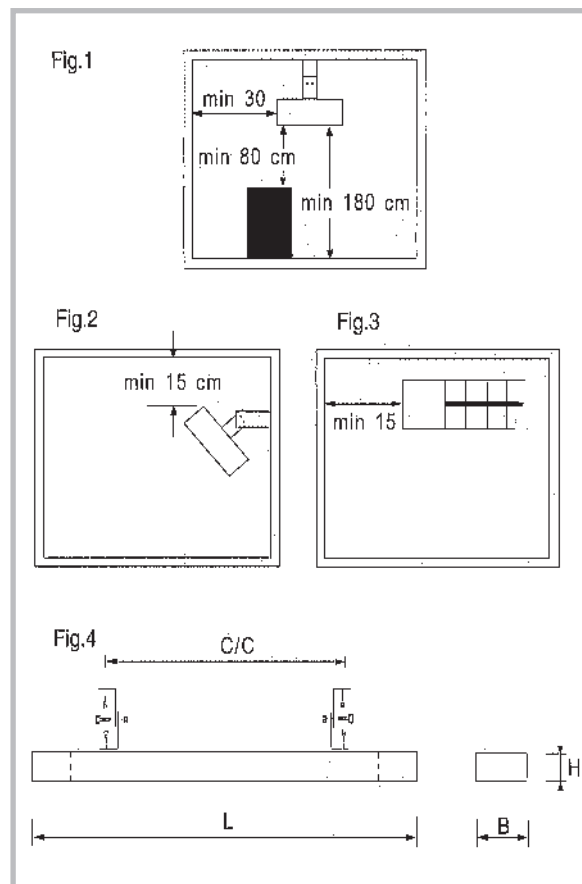

ENERGOTECH

Box 8053, SE - 200 41 Malmö, Sweden
Tel. +46-(0)40-866 94, Fax +46-(0)40-19 48 20
E-mail: sales@energotech.se Web: www.energotech.com