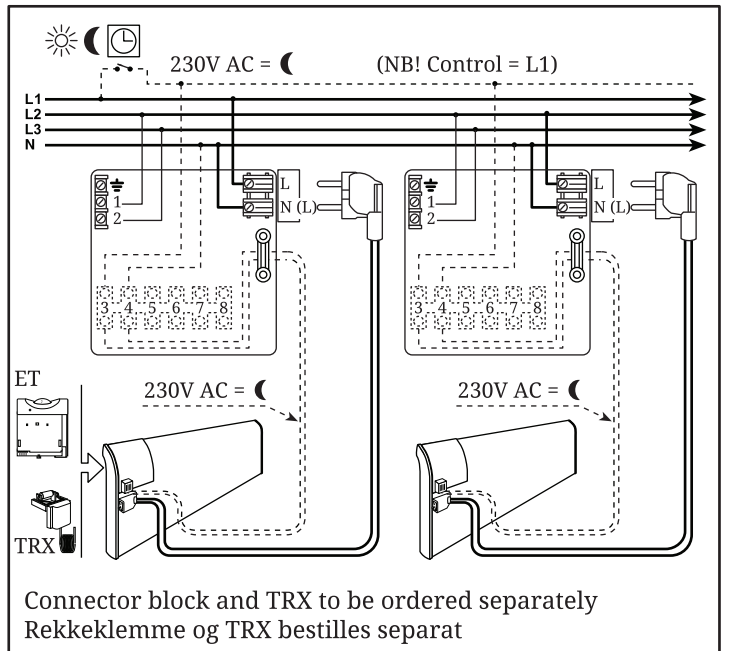

230 volt diagram